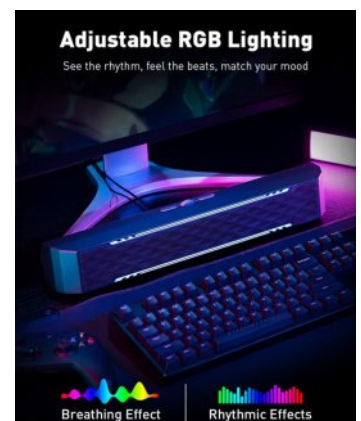

【HiFi Class】

With built-in DSP chip, C4 comes with MUSIC or BASS EQ modes. You can get surprisingly low frequency in BASS mode and crisp and clear sound in MUSIC mode. Just switch between the two modes according to your application.

【Professional Tuning】

The C4 speaker is a great new design from FOSI's acoustic engineers that have over 10 years of tuning expertise. With dual 7W full-frequency speakers and dual diaphragms, C4 can bring you clear and clean sound with higher output volume. The left and right cavities are independently designed, which provide clear layers and better stereo sound.

【Slim & Portable】

The C4 is not only a desktop speaker. You can disconnect the power supply and carry the C4 outdoors whether camping, hiking going on a picnic etc., to enjoy your music. When fully charged, the C4 can provide up to 6-hours of playback time with its 2200mah rechargeable battery.

【2-Way Connection】

Connect C4 to your device via Bluetooth 5.0, supporting hands-free answering of phone calls via the mic on the front panel, or 3.5mm AUX in jack. Everything is plug and play without installing any drivers. A great partner for your computer, laptop, monitor, projector and TV.

Special Features include Bass Boost, Dual Diaphragms, Dual Full-range Speakers, Built-in DSP Chip and Built In Microphone