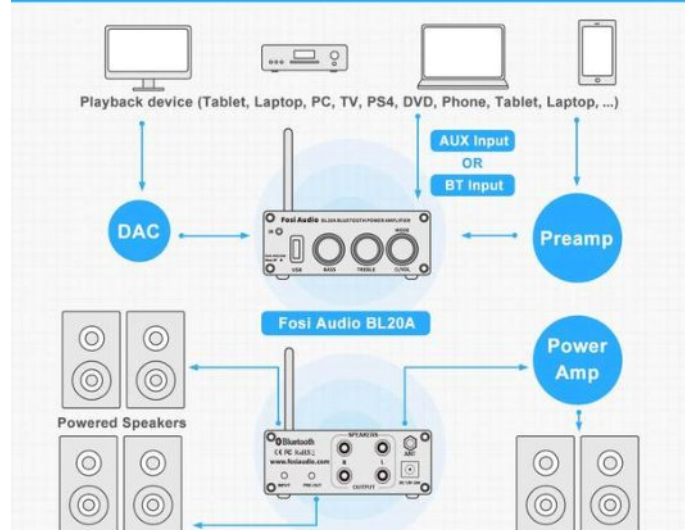

Stream Hi-Fi Music to Your Stereo System