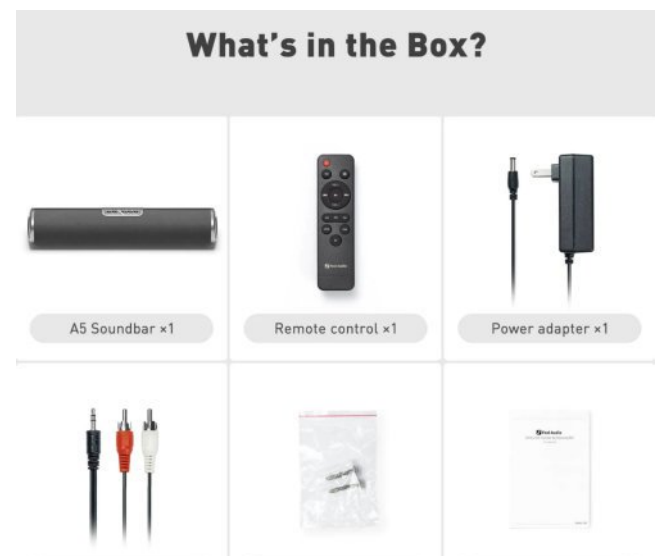

What's in the Box?