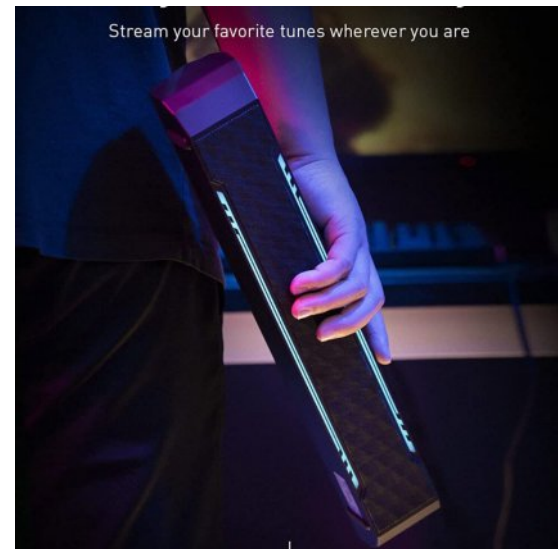

【HiFi Class】

With built-in DSP chip, C4 comes with MUSIC or BASS EQ modes. You can get surprisingly low frequency in BASS mode and crisp and clear sound in MUSIC mode. Just switch between the two modes according to your application.

【Professional Tuning】

The C4 speaker is a great new design from FOSI's acoustic engineers that have over 10 years of tuning expertise. With dual 7W full-frequency speakers and dual diaphragms, C4 can bring you clear and clean sound with higher output volume. The left and right cavities are independently designed, which provide clear layers and better stereo sound.

【Slim & Portable】

The C4 is not only a desktop speaker. You can disconnect the power supply and carry the C4 outdoors whether camping, hiking going on a picnic etc., to enjoy your music. When fully charged, the C4 can provide up to 6-hours of playback time with its 2200mah rechargeable battery.

【2-Way Connection】

Connect C4 to your device via Bluetooth 5.0, supporting hands-free answering of phone calls via the mic on the front panel, or 3.5mm AUX in jack. Everything is plug and play without installing any drivers. A great partner for your computer, laptop, monitor, projector and TV.

Special Features include Bass Boost, Dual Diaphragms, Dual Full-range Speakers, Built-in DSP Chip and Built In Microphone