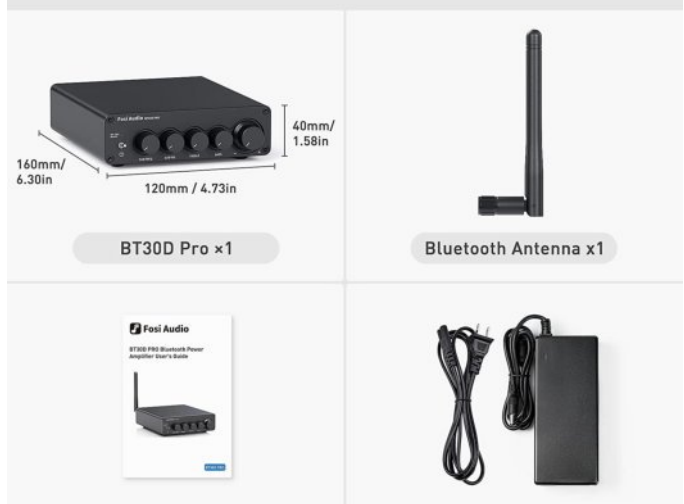

What's in the Box?