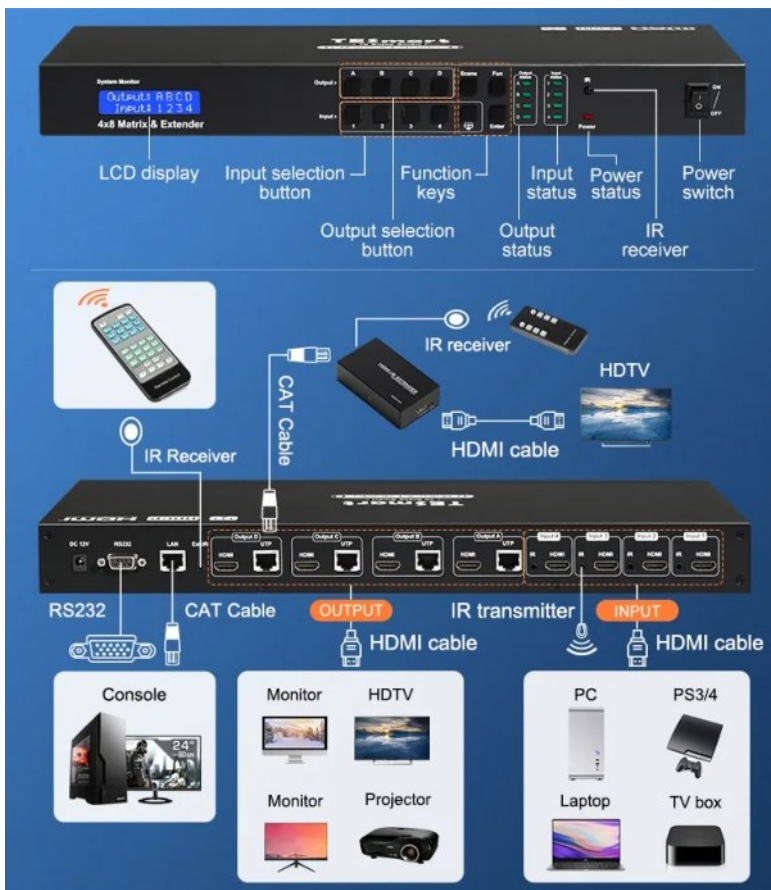

The extension to each of the 4x locations is via a CAT6 cable and supports full remote control of the HDMI source device such as a DSTV decoder from each of the extended locations. Each of the 4x HDMI inputs are also selected via a remote control located at each extended location.

Installation Overview (manual Included)

- On a typical home installation the Matrix itself, main TV and 'pooled HDMI source devices' are all located in the same TV Cabinet or server room. In this case, the main TV is directly connected via a Matrix HDMI Output 1 (A) via an HDMI cable, 15m max
- The remaining 3x TV's located at extended locations have connected the Matrix via CAT cable and the Matrix Receiver Units (RJ45 UTP outputs B, C & D). A 5th extended TV can also be connected to UTP output A but will always display the same output as the main TV connected to output A.
- Each of the 4 x HDMI sources devices must have an included TX IR eye fitted. This is to relay remote control commands from the extended locations.
- Each of the extended TV's will have an RX IR eye fitted to the outer frame of the TV. This is to receive and then relay the remote control commands from the extended locations.
- Up to 4x CAT cables and fit into your standard 20mm home conduit. If you have existing old RF coaxial cables these can be used as 'pull wires' for the new CAT cable.