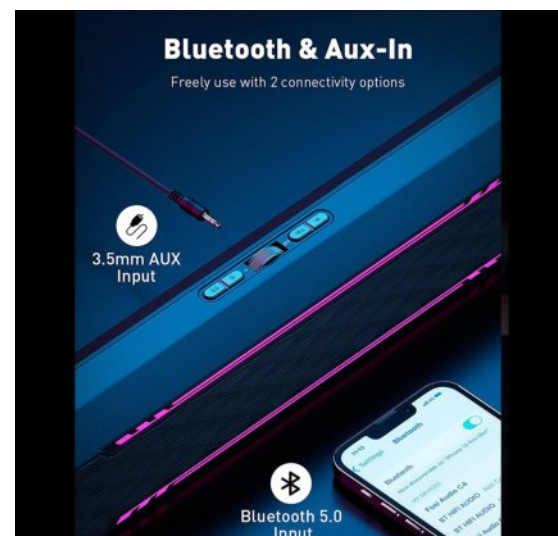

【HiFi Class】

With built-in DSP chip, C4 comes with MUSIC or BASS EQ modes. You can get surprisingly low frequency in BASS mode and crisp and clear sound in MUSIC mode. Just switch between the two modes according to your application.

【Professional Tuning】

The C4 speaker is a great new design from FOSI's acoustic engineers that have over 10 years of tuning expertise. With dual 7W full-frequency speakers and dual diaphragms, C4 can bring you clear and clean sound with higher output volume. The left and right cavities are independently designed, which provide clear layers and better stereo sound.

【Slim & Portable】

The C4 is not only a desktop speaker. You can disconnect the power supply and carry the C4 outdoors whether camping, hiking going on a picnic etc., to enjoy your music. When fully charged, the C4 can provide up to 6-hours of playback time with its 2200mah rechargeable battery.

【2-Way Connection】

Connect C4 to your device via Bluetooth 5.0, supporting hands-free answering of phone calls via the mic on the front panel, or 3.5mm AUX in jack. Everything is plug and play without installing any drivers. A great partner for your computer, laptop, monitor, projector and TV.

Special Features include Bass Boost, Dual Diaphragms, Dual Full-range Speakers, Built-in DSP Chip and Built In Microphone