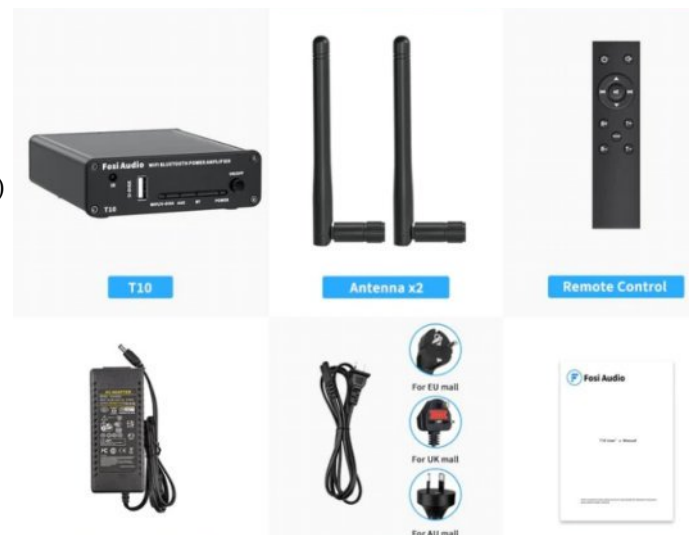

Multiroom Control: Enables multiroom and multizone streaming through multiple devices connected to the same network and control with your phone.

## What's in the box ?

Item	Quantity
Fosi Audio T10	x 1
Remote Control	x 1
Antenna	x 2
24V Power Supply	x 1
User's Manual	x 1

Deliver Music to Whole Home Network Coverage Area