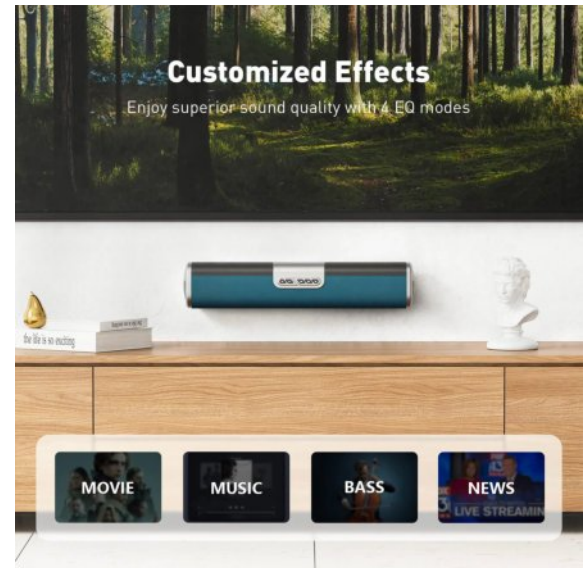

Description

Scientifically Designed - Independent design of the left and right cavity enables this A5 soundbar for TV to boast a wide soundstage and an immersive audio performance. Moreover, the speakers are precisely tilted up 30° in the cabinet to diffuse the sound better around the room.

Acoustically Tuned - Acoustic engineers with over 20 years of experience professionally tune the two full-range drivers and dual diaphragms to produce loud and clear sound with deep bass. More realistic, more dimension, and more nuanced details than you ever imagined possible.

Customized Effects - Tailor your listening experience by switching up the equalizer settings from 4 modes (Bass, Music, Movie, or News) with the handy included remote control. Gripping thrillers. Live music. Dramatic series. Immerse yourself in the rich 3D virtual sound.

Freely Connect - Get this home audio sound bars unboxed and ready in minutes with multiple connectivity options including Bluetooth 5.0 (15m range), HDMI ARC, Optical, Aux, and USB input. Easy to set up. Easy to use. NOTE: It doesn't work with the Amazon Fire Stick remote.

Beautifully Crafted - Only 2.8" tall, its exquisite and compact appearance complements your home, whether you place on furniture or mount it (wall mount brackets included). Designed with dust-resistant mesh fabric, this wireless sound bars for TV is easy to clean.