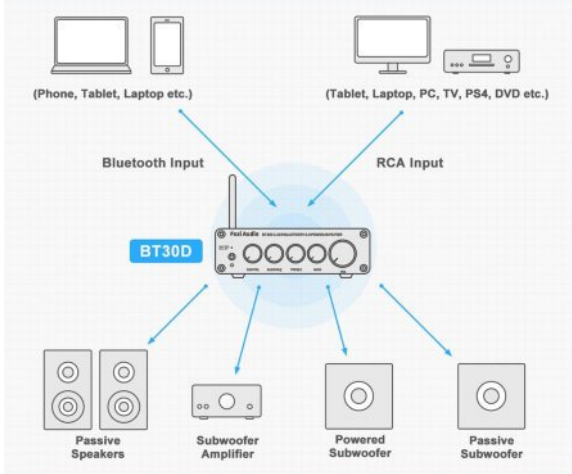

Easily Fits Your Audio System